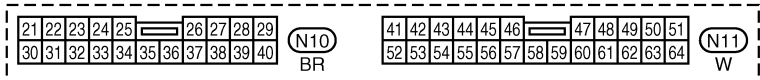

Refer to last page (Foldout page).
(M5), (E101)