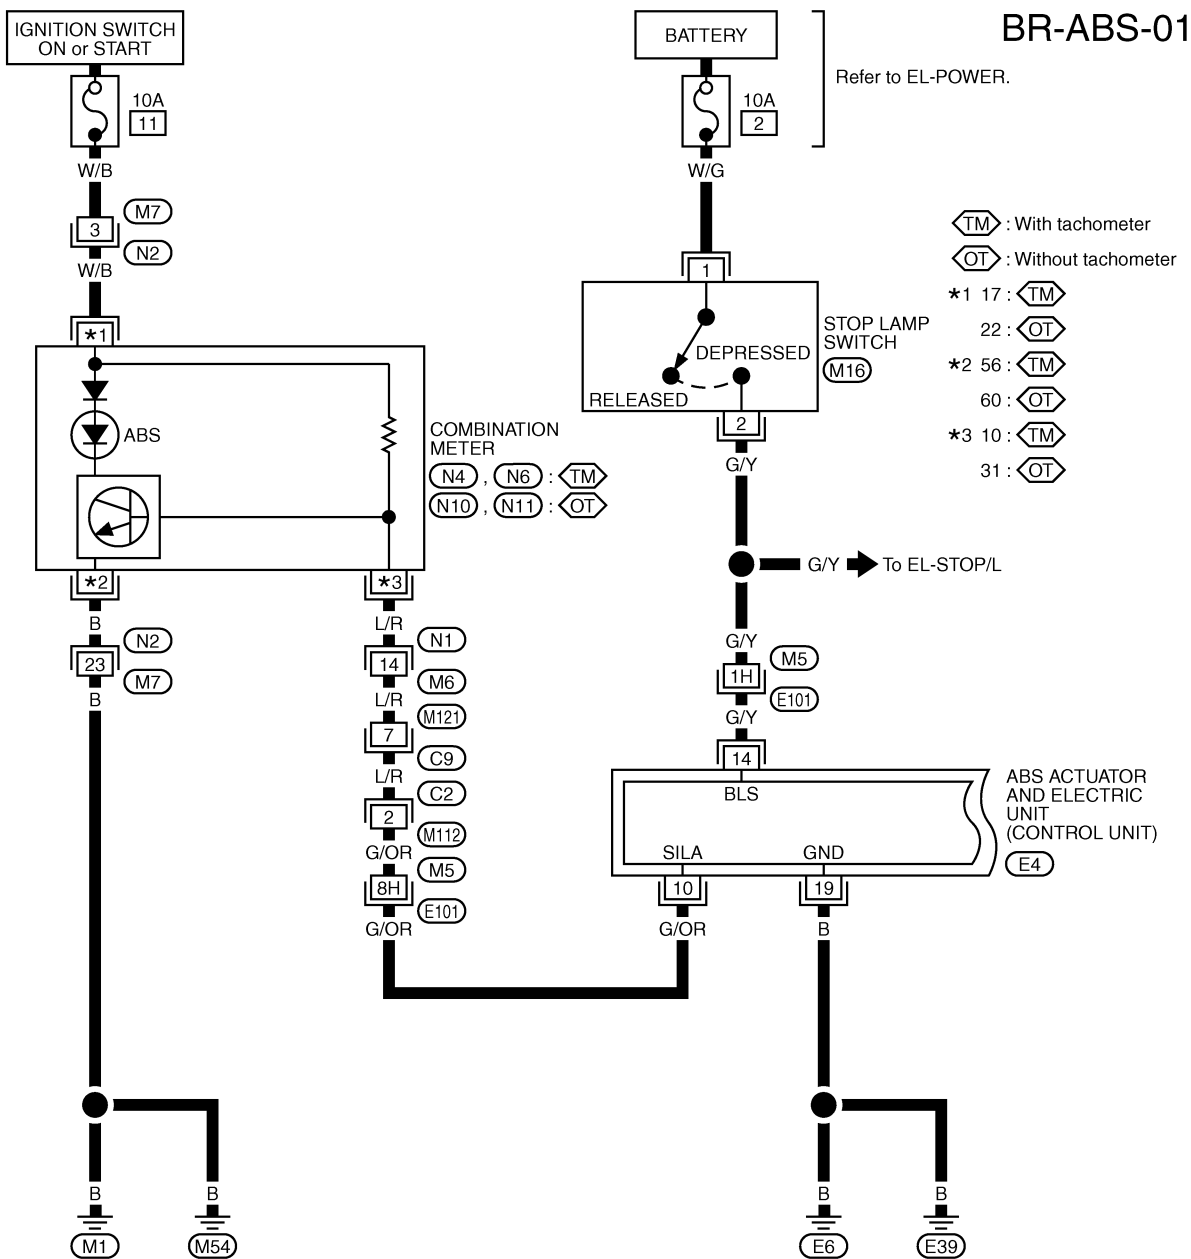

TROUBLE DIAGNOSES

Schematic/3 Wheel Sensors Models

TROUBLE DIAGNOSES

Wiring Diagram — ABS —/3 Wheel Sensors LHD Models

Refer to last page (Foldout page).
M5, E101

GI
MA
EM
LC
EC
FE
CL
MT
AT
TF
PD
FA
RA
BR
ST
RS
BT
HA
EL
IDX