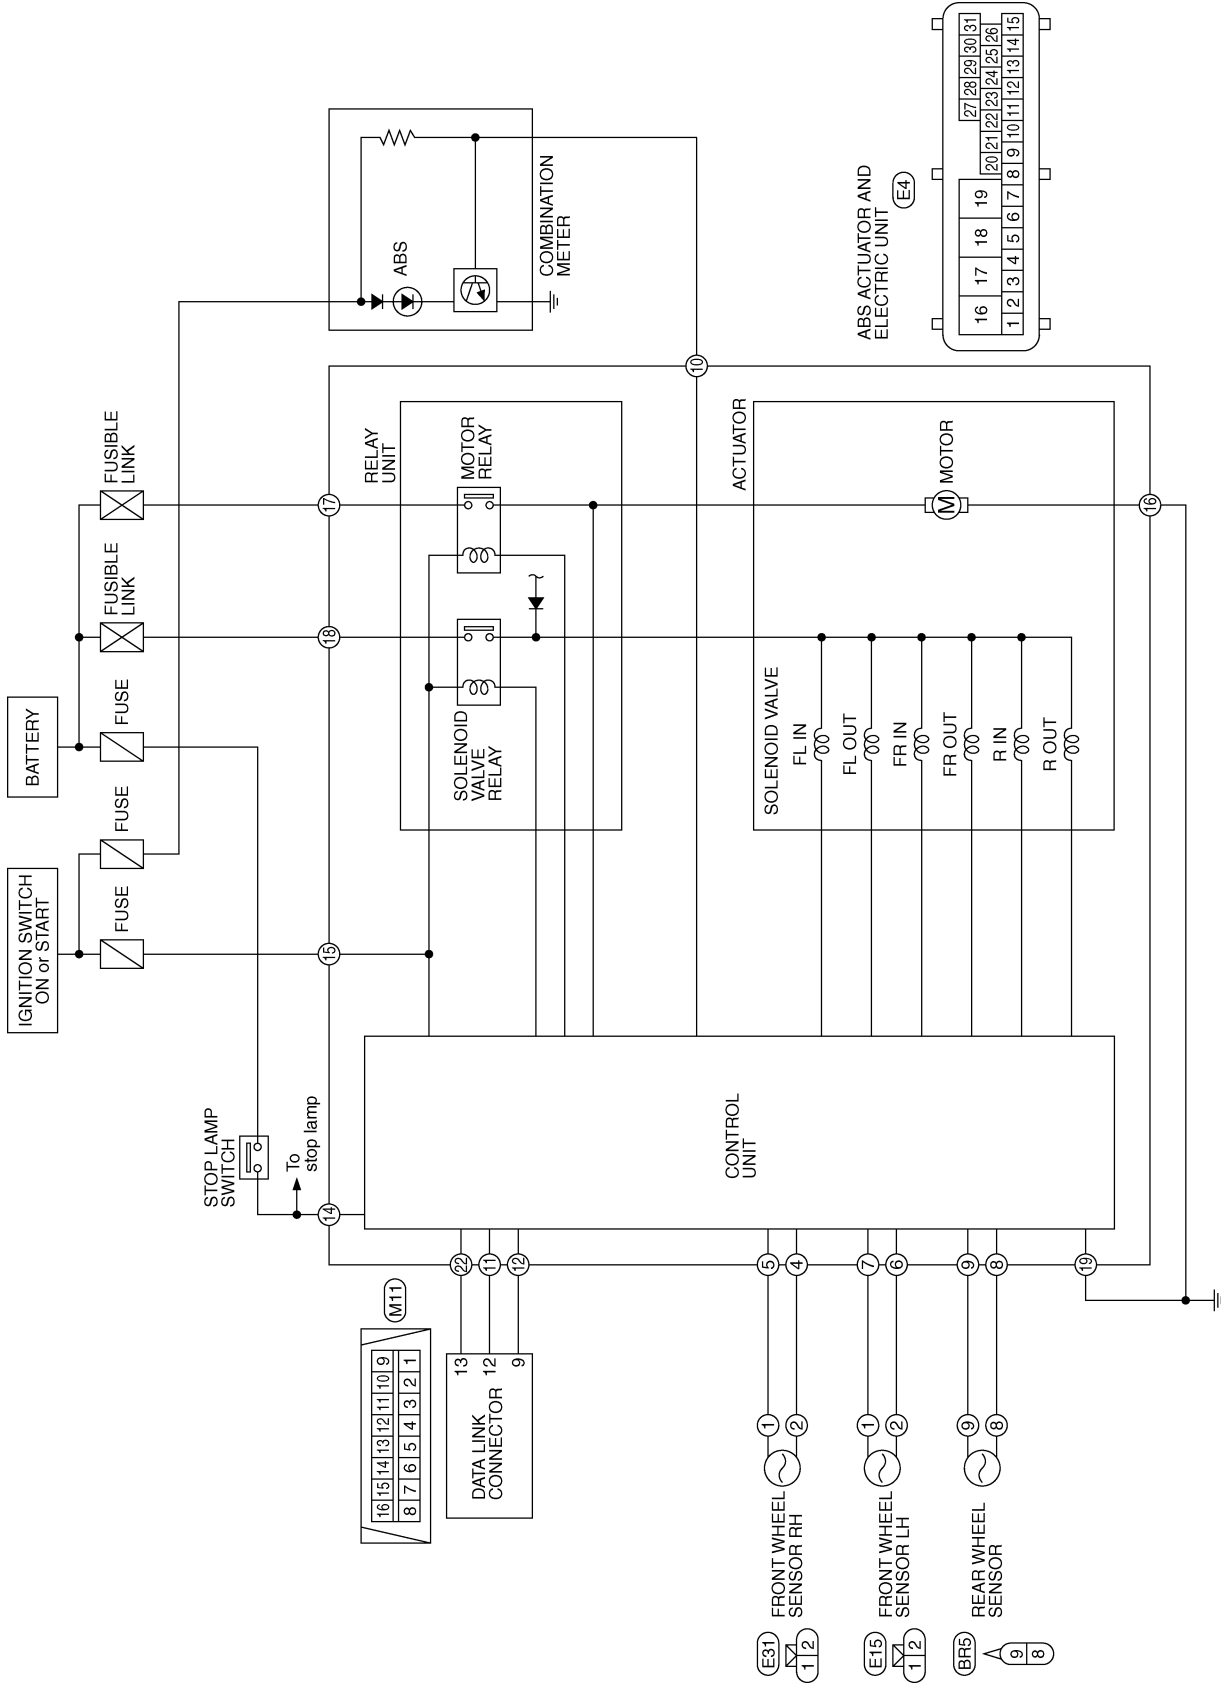

TROUBLE DIAGNOSES

Schematic/3 Wheel Sensors Models

TROUBLE DIAGNOSES

Wiring Diagram — ABS —/3 Wheel Sensors LHD Models

Refer to last page (Foldout page).
M5, E101

GI
MA
EM
LC
EC
FE
CL
MT
AT
TF
PD
FA
RA
BR
ST
RS
BT
HA
EL
IDX