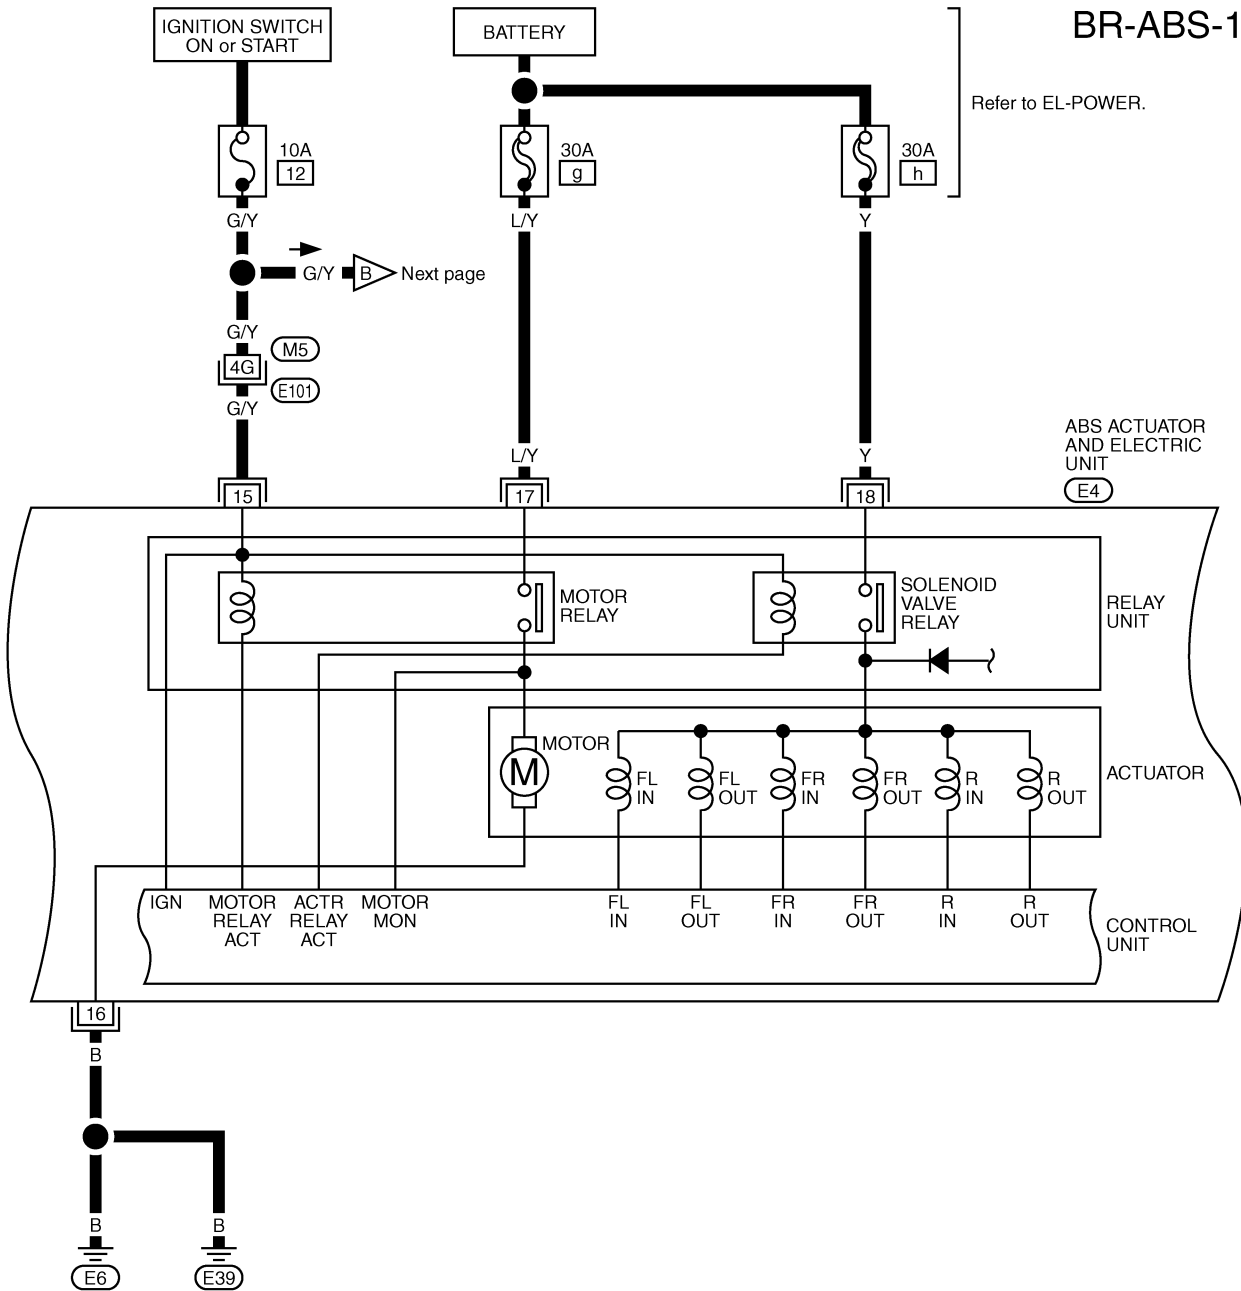

TROUBLE DIAGNOSES

Wiring Diagram — ABS —/4 Wheel Sensors RHD Models (Cont'd)

BR-ABS-11

Refer to last page (Foldout page).

(M5), (E101)