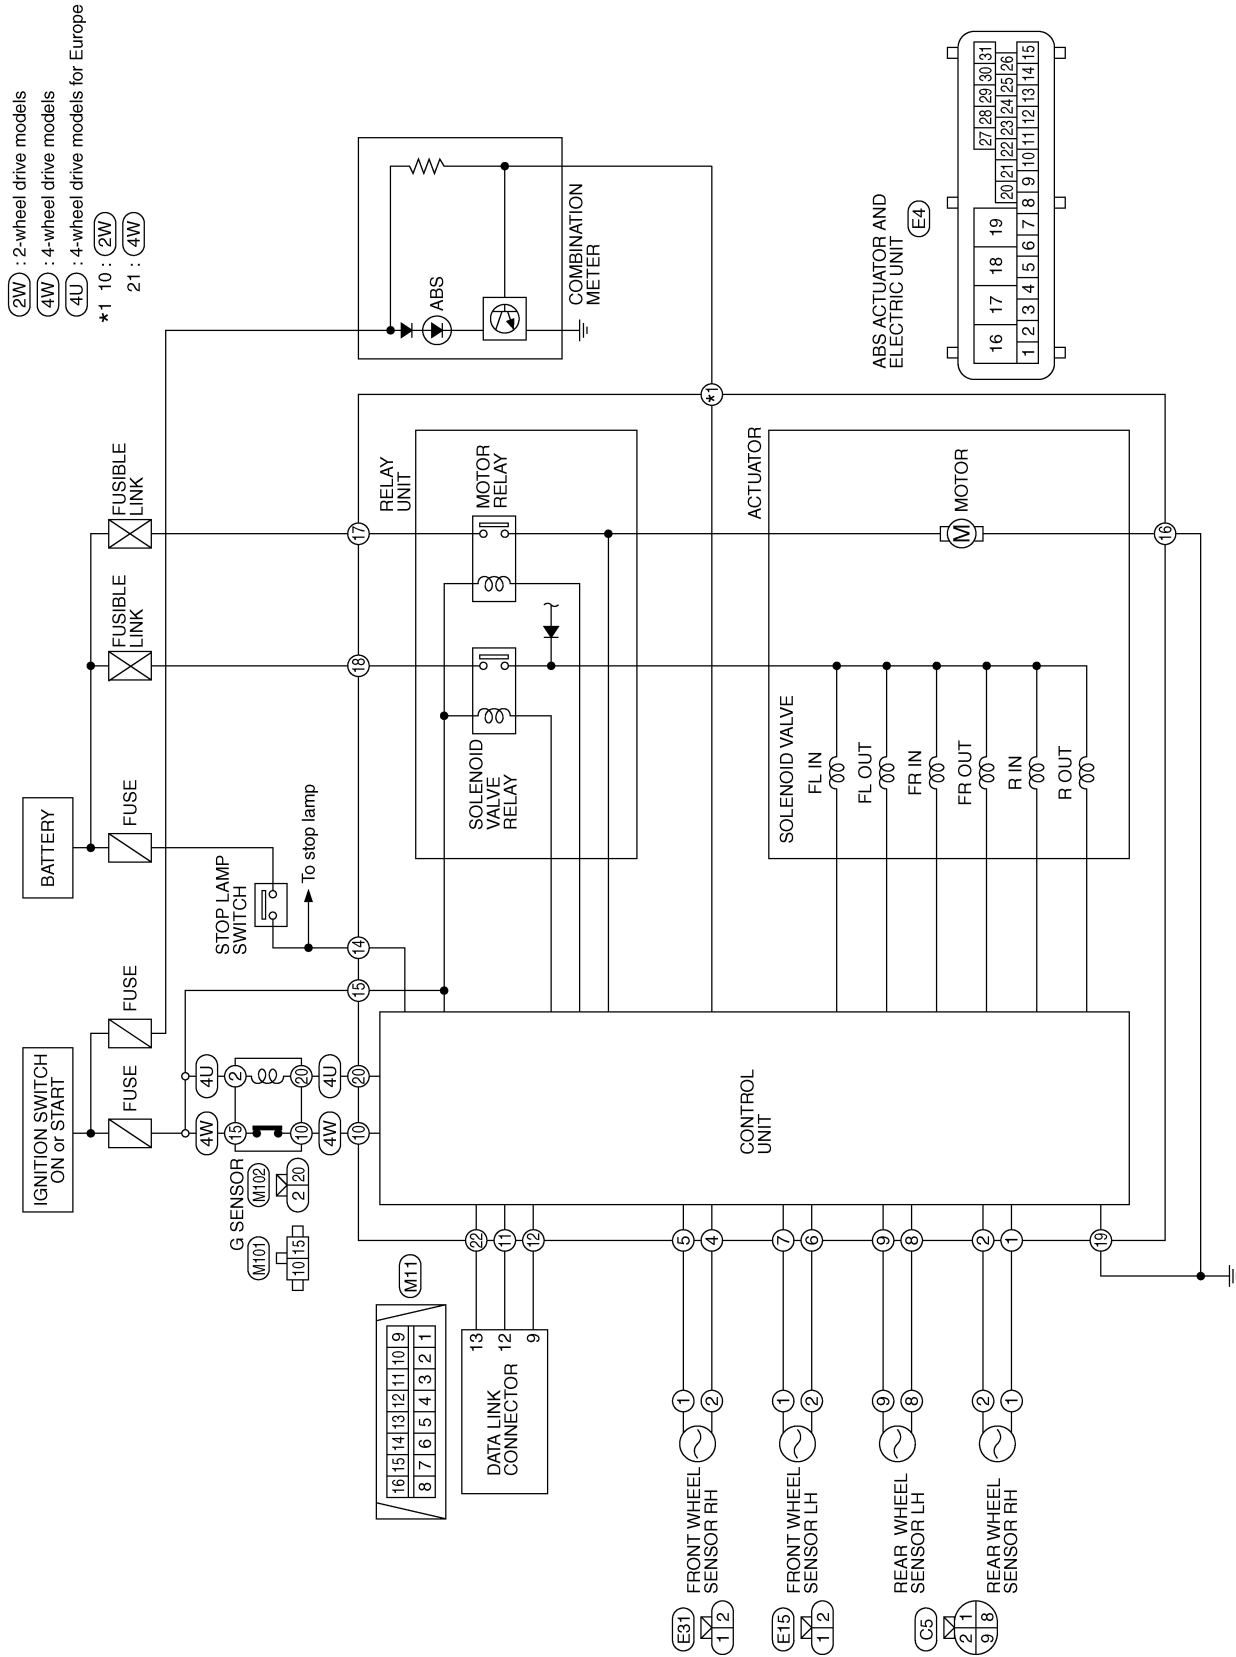

TROUBLE DIAGNOSES

Wiring Diagram — ABS —/3 Wheel Sensors RHD Models (Cont'd)

BR-ABS-06

Refer to last page (Foldout page).

(M5), (E101)

*: This connector is not shown in "HARNESS LAYOUT", EL section.

Schematic/4 Wheel Sensors Models

- GI
- MA
- EM
- LC
- EC
- FE
- CL
- MT
- AT
- TF
- PD
- FA
- RA
- BR**
- ST
- RS
- BT
- HA
- EL
- IDX

Wiring Diagram — ABS —/4 Wheel Sensors
LHD Models

BR-ABS-07

Refer to last page (Foldout page).
(M5), (E101)