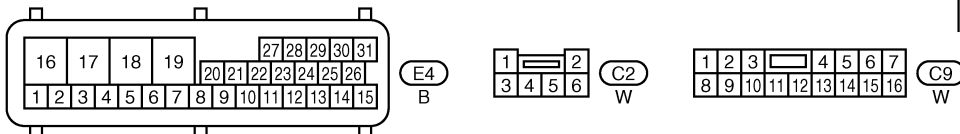

TROUBLE DIAGNOSES

Wiring Diagram — ABS —/3 Wheel Sensors RHD Models

BR-ABS-04

Refer to last page (Foldout page).

M5, E101

TROUBLE DIAGNOSES

Wiring Diagram — ABS —/3 Wheel Sensors RHD Models (Cont'd)

BR-ABS-05