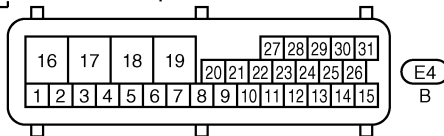

TROUBLE DIAGNOSES

Schematic/3 Wheel Sensors Models

TROUBLE DIAGNOSES

Wiring Diagram — ABS —/3 Wheel Sensors LHD Models

Refer to last page (Foldout page).
M5, E101

GI
MA
EM
LC
EC
FE
CL
MT
AT
TF
PD
FA
RA
BR
ST
RS
BT
HA
EL
IDX