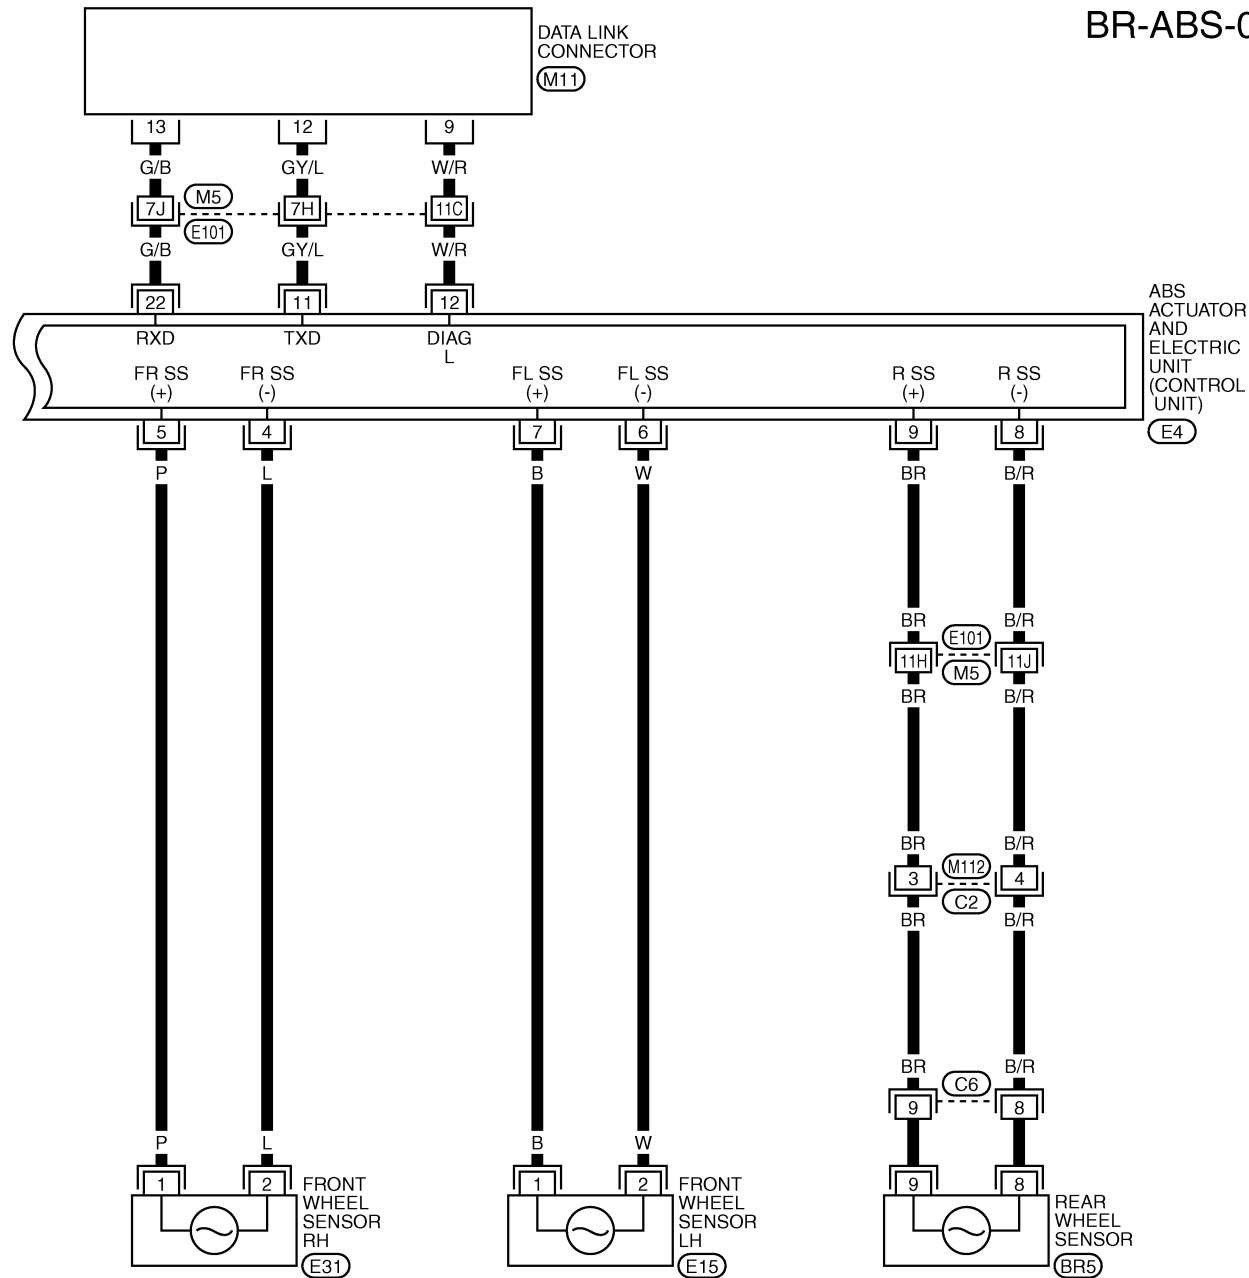

TROUBLE DIAGNOSES

Wiring Diagram — ABS —/3 Wheel Sensors LHD Models (Cont'd)

BR-ABS-02

ABS ACTUATOR
AND ELECTRIC
UNIT
(E4)

Refer to EL-POWER.

Refer to last page (Foldout page).

(M5), (E101)

TROUBLE DIAGNOSES

Wiring Diagram — ABS —/3 Wheel Sensors LHD Models (Cont'd)

BR-ABS-03

*: This connector is not shown in "HARNESS LAYOUT", EL section.

Refer to last page (Foldout page).

(M5), (E101)

GI
MA
EM
LC
EC
FE
CL
MT
AT
TF
PD
FA
RA
BR
ST
RS
BT
HA
EL
IDX