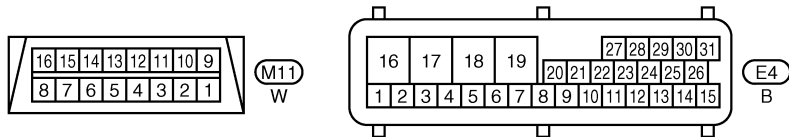

TROUBLE DIAGNOSES

Wiring Diagram — ABS —/3 Wheel Sensors RHD Models (Cont'd)

BR-ABS-06

Refer to last page (Foldout page).

(M5), (E101)