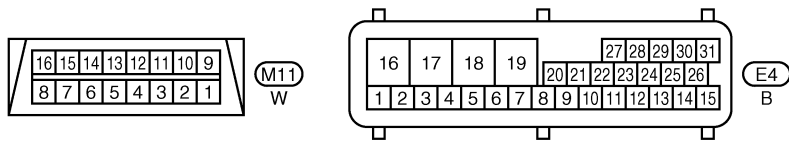

TROUBLE DIAGNOSES

Wiring Diagram — ABS —/3 Wheel Sensors LHD Models (Cont'd)

BR-ABS-03

*: This connector is not shown in "HARNESS LAYOUT", EL section.

Refer to last page (Foldout page).

(M5), (E101)

GI
MA
EM
LC
EC
FE
CL
MT
AT
TF
PD
FA
RA
BR
ST
RS
BT
HA
EL
IDX