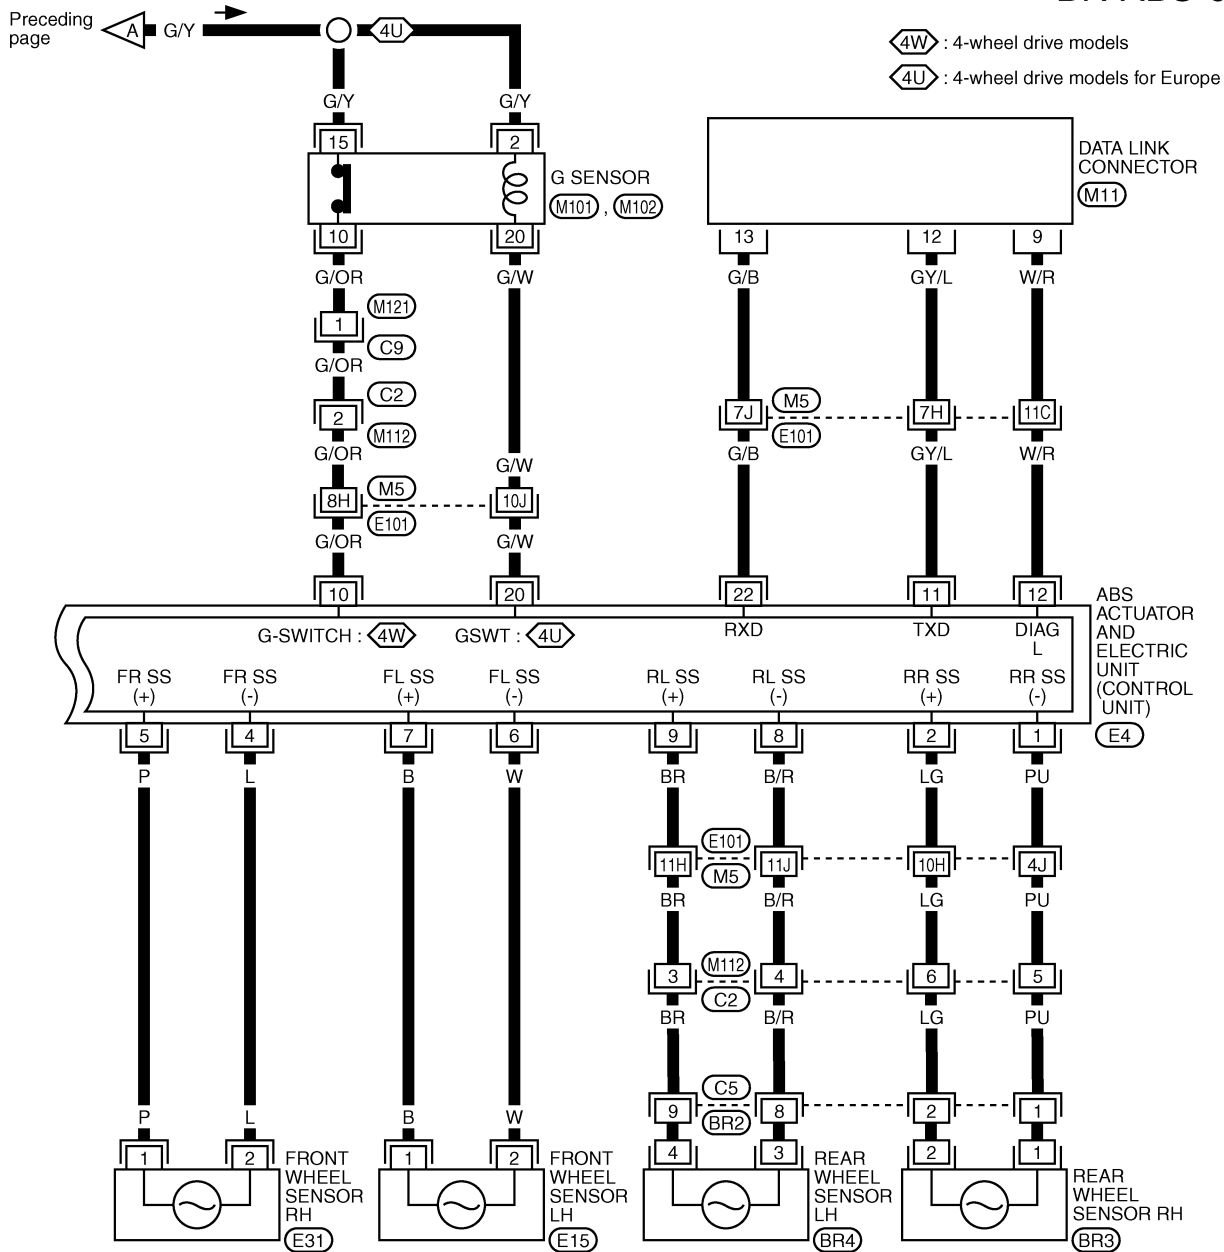

TROUBLE DIAGNOSES

Wiring Diagram — ABS —/4 Wheel Sensors LHD Models (Cont'd)

BR-ABS-09

Refer to last page (Foldout page).

(M5), (E101)