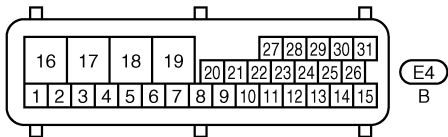

TROUBLE DIAGNOSES

Schematic/3 Wheel Sensors Models

TROUBLE DIAGNOSES

Wiring Diagram — ABS —/3 Wheel Sensors LHD Models

Refer to last page (Foldout page).
M5, E101

GI
MA
EM
LC
EC
FE
CL
MT
AT
TF
PD
FA
RA
BR
ST
RS
BT
HA
EL
IDX

TROUBLE DIAGNOSES

Wiring Diagram — ABS —/3 Wheel Sensors LHD Models (Cont'd)

BR-ABS-02

ABS ACTUATOR
AND ELECTRIC
UNIT
(E4)

Refer to EL-POWER.

Refer to last page (Foldout page).

(M5), (E101)

TROUBLE DIAGNOSES