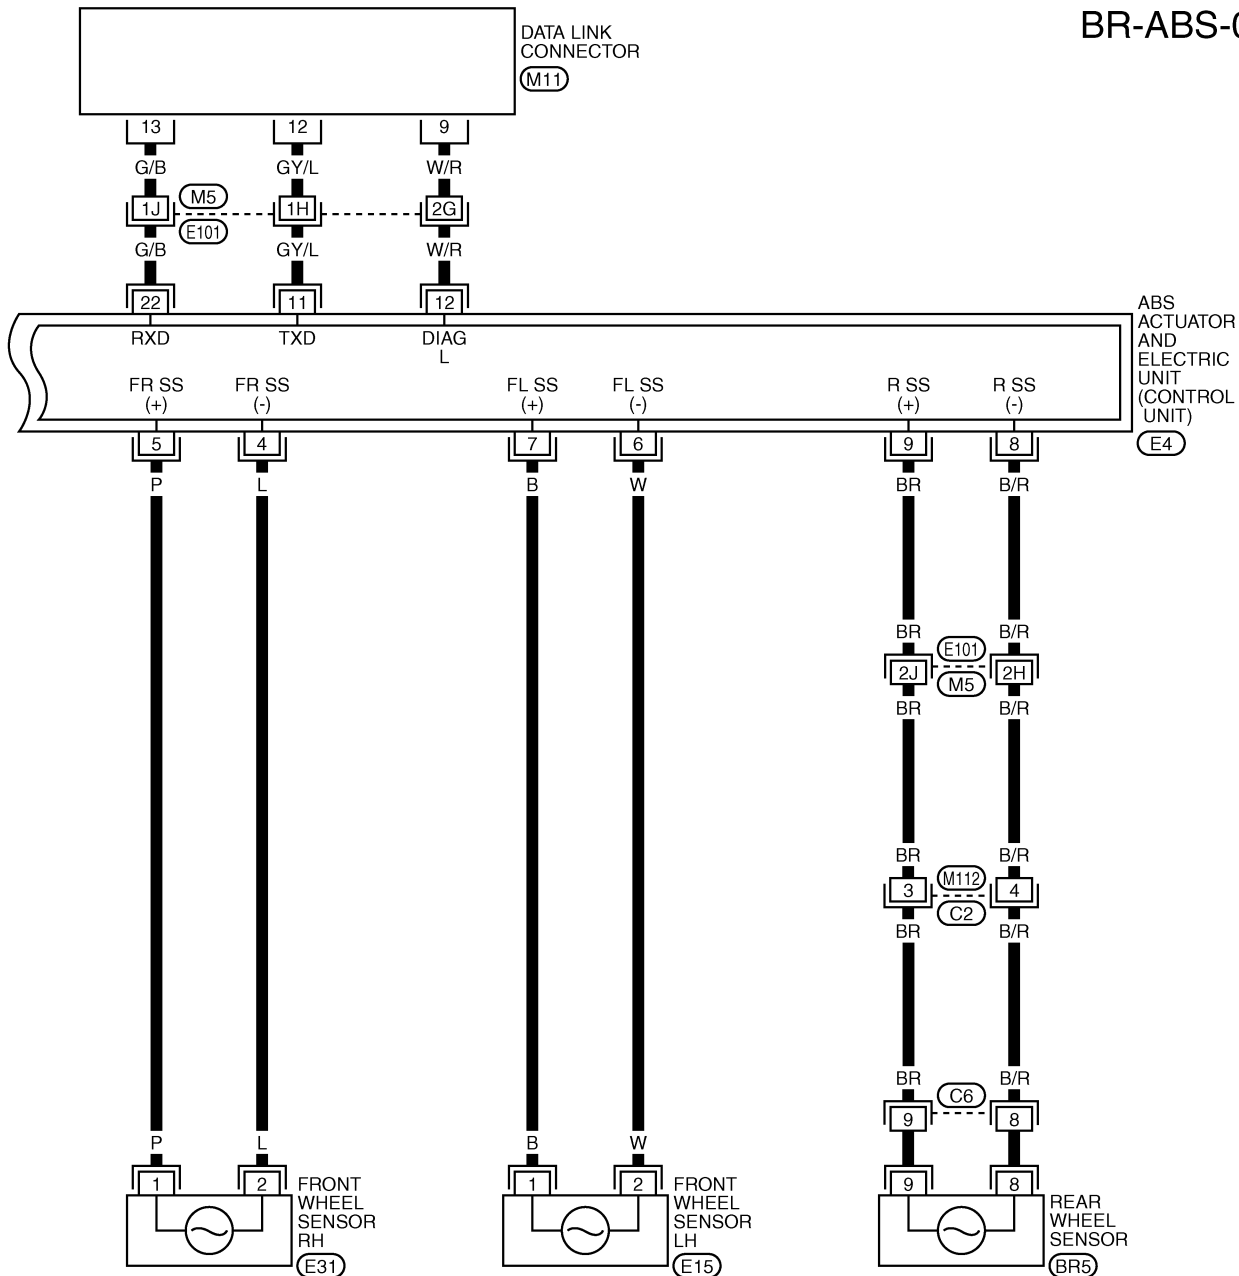

TROUBLE DIAGNOSES

Wiring Diagram — ABS —/3 Wheel Sensors RHD Models (Cont'd)

BR-ABS-06

Refer to last page (Foldout page).

(M5), (E101)

*: This connector is not shown in "HARNESS LAYOUT", EL section.

Schematic/4 Wheel Sensors Models