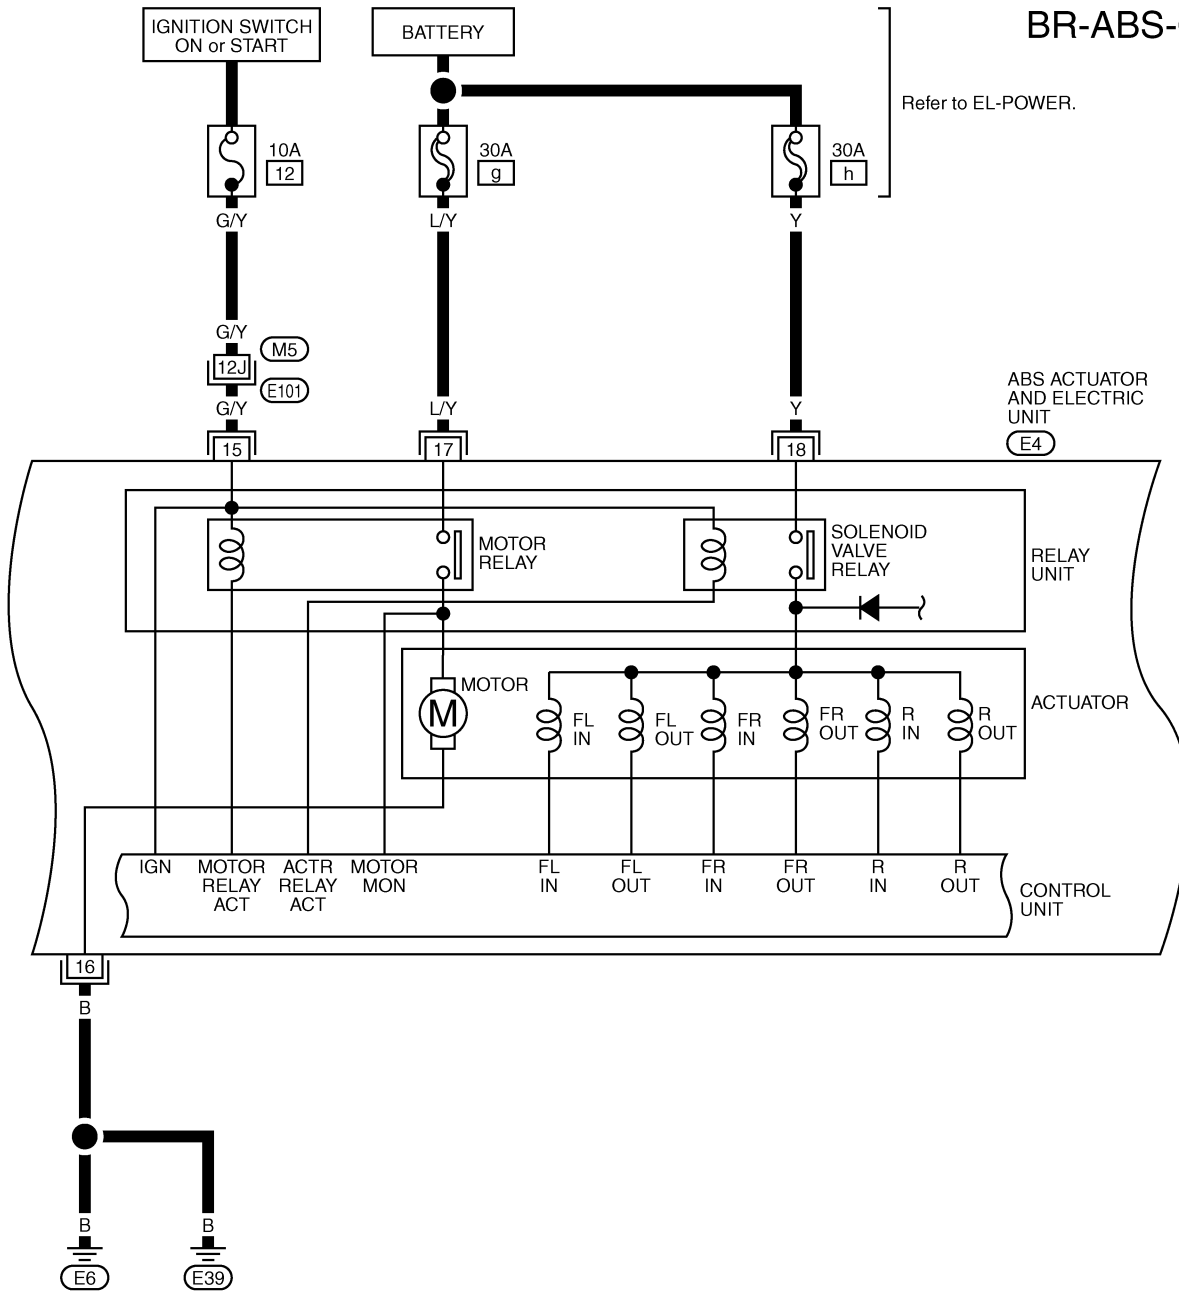

TROUBLE DIAGNOSES

Wiring Diagram — ABS —/3 Wheel Sensors LHD Models (Cont'd)

BR-ABS-02

ABS ACTUATOR
AND ELECTRIC
UNIT
(E4)

Refer to EL-POWER.