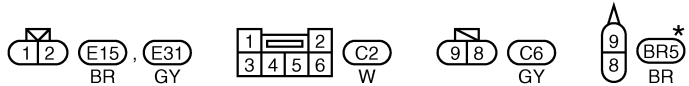

TROUBLE DIAGNOSES

Wiring Diagram — ABS —/3 Wheel Sensors LHD Models (Cont'd)

BR-ABS-03

*: This connector is not shown in "HARNESS LAYOUT", EL section.

Refer to last page (Foldout page).

(M5), (E101)

GI
MA
EM
LC
EC
FE
CL
MT
AT
TF
PD
FA
RA
BR
ST
RS
BT
HA
EL
IDX