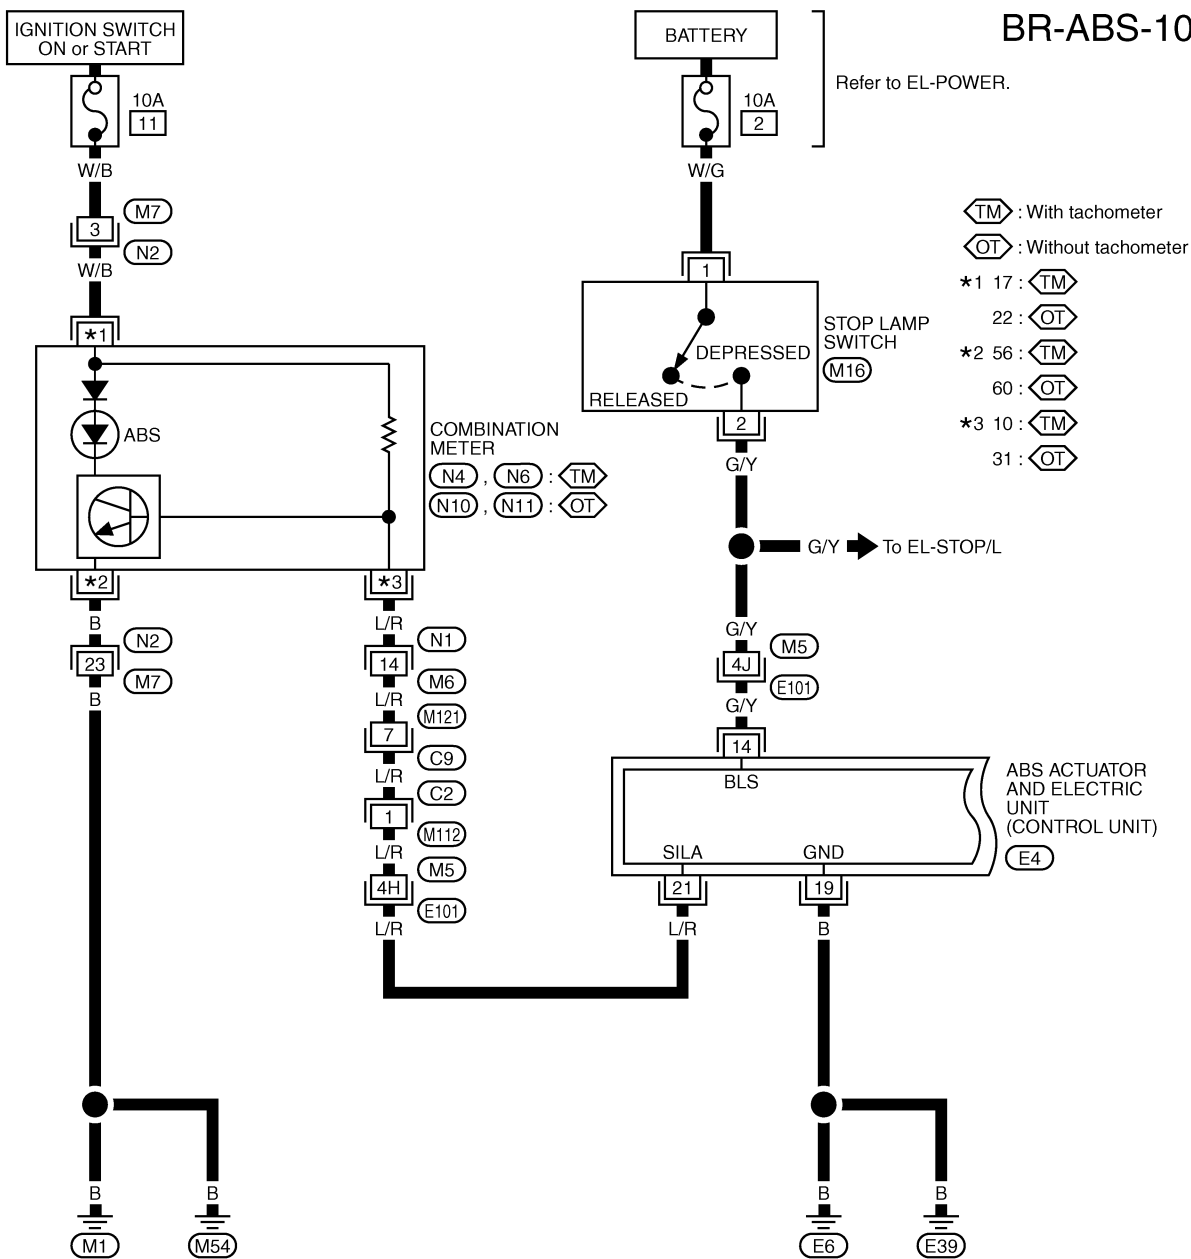

TROUBLE DIAGNOSES

Wiring Diagram — ABS —/4 Wheel Sensors RHD Models

BR-ABS-10

GI
MA
EM
LC
EC
FE
CL
MT
AT
TF
PD
FA
RA
BR
ST
RS
BT
HA
EL
IDX