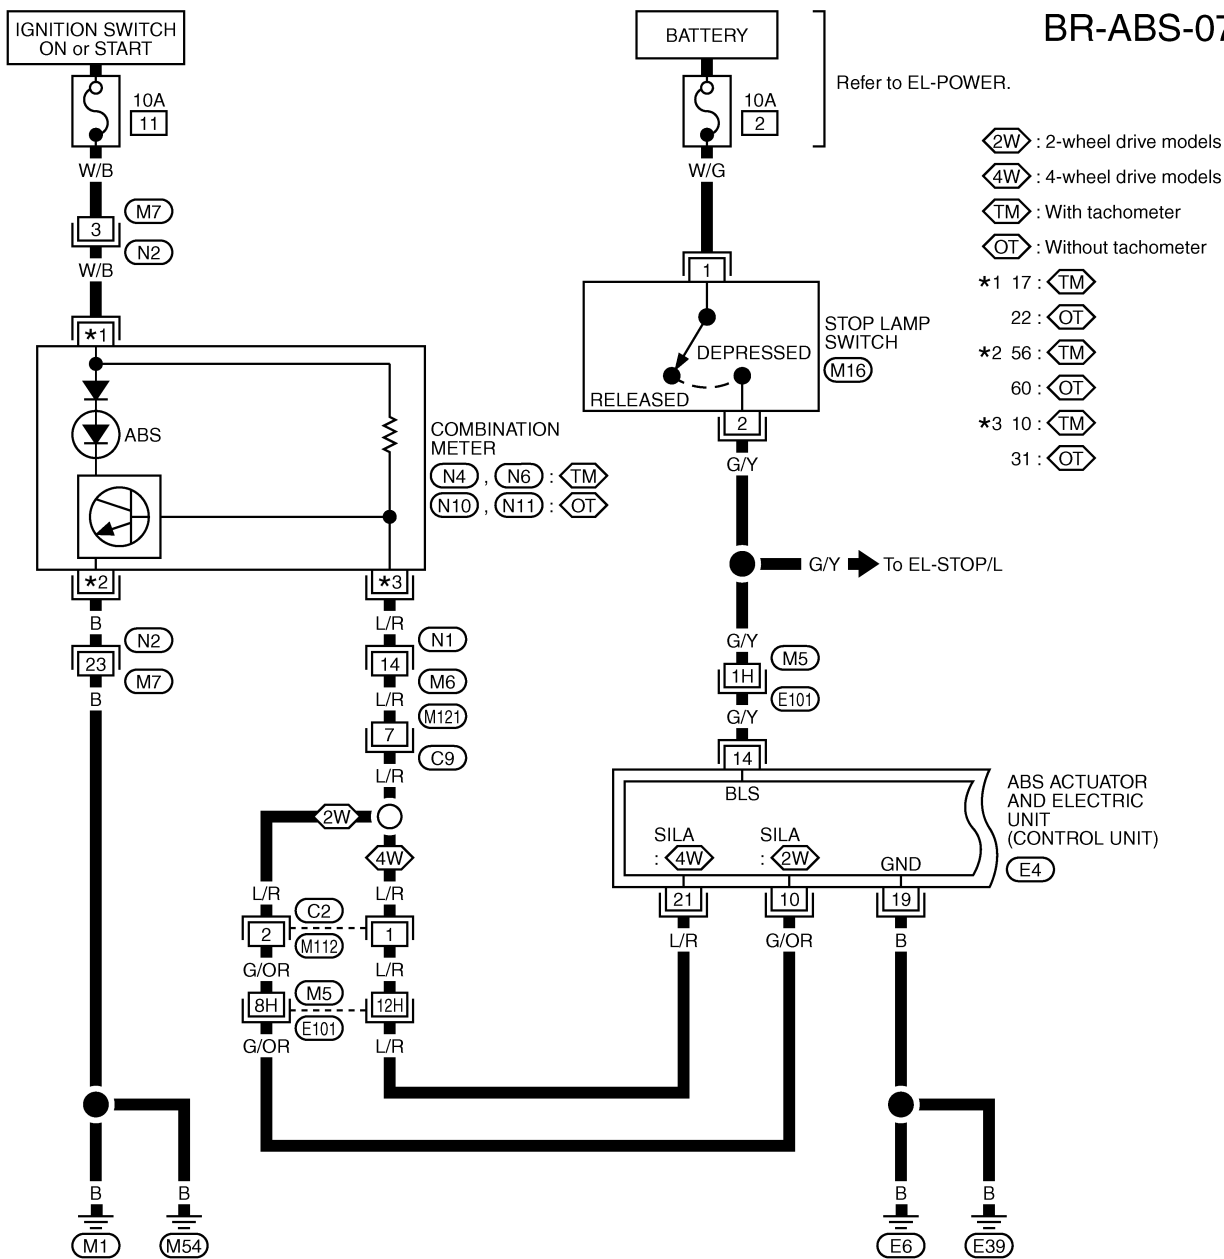

TROUBLE DIAGNOSES

Wiring Diagram — ABS —/3 Wheel Sensors RHD Models (Cont'd)

BR-ABS-06

Refer to last page (Foldout page).

(M5), (E101)

*: This connector is not shown in "HARNESS LAYOUT", EL section.

Schematic/4 Wheel Sensors Models

- GI
- MA
- EM
- LC
- EC
- FE
- CL
- MT
- AT
- TF
- PD
- FA
- RA
- BR**
- ST
- RS
- BT
- HA
- EL
- IDX

Wiring Diagram — ABS —/4 Wheel Sensors
LHD Models

BR-ABS-07

Refer to last page (Foldout page).
(M5), (E101)