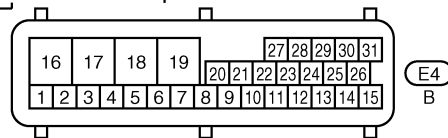

Refer to last page (Foldout page).
M5, E101