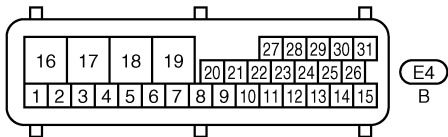

TROUBLE DIAGNOSES

Wiring Diagram — ABS —/4 Wheel Sensors RHD Models (Cont'd)

BR-ABS-11

Refer to last page (Foldout page).

(M5), (E101)