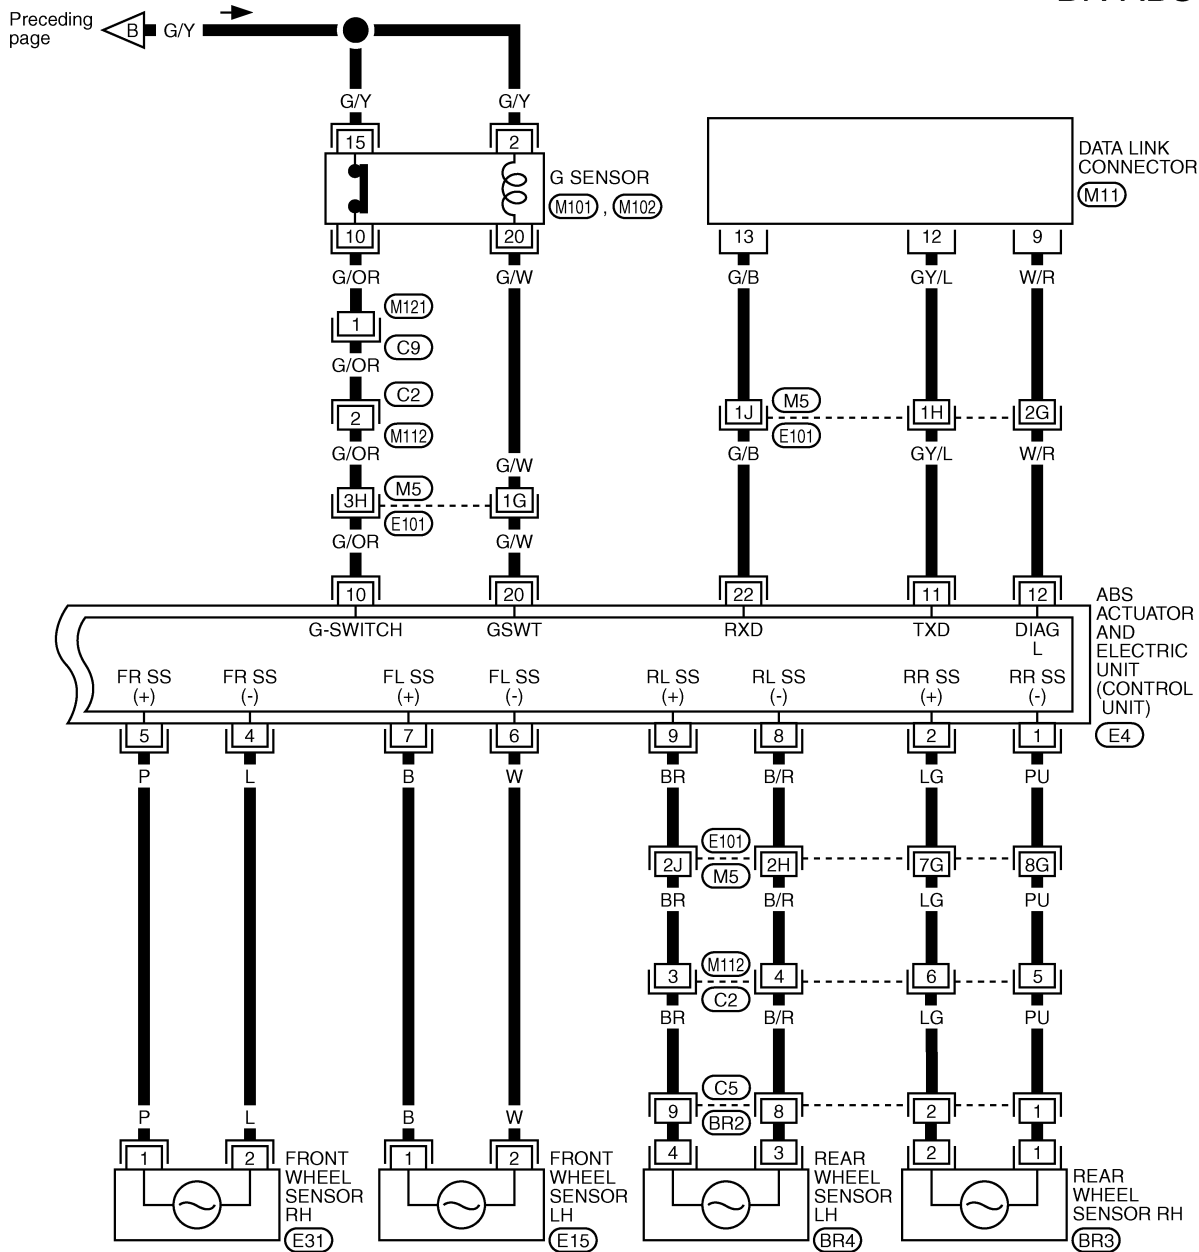

TROUBLE DIAGNOSES

Wiring Diagram — ABS —/4 Wheel Sensors RHD Models

BR-ABS-10

GI
MA
EM
LC
EC
FE
CL
MT
AT
TF
PD
FA
RA
BR
ST
RS
BT
HA
EL
IDX

Refer to last page (Foldout page).
M5, E101

TROUBLE DIAGNOSES

Wiring Diagram — ABS —/4 Wheel Sensors RHD Models (Cont'd)

BR-ABS-11

Refer to last page (Foldout page).

(M5), (E101)

TROUBLE DIAGNOSES

Wiring Diagram — ABS —/4 Wheel Sensors RHD Models (Cont'd)

BR-ABS-12

Refer to last page (Foldout page).

(M5), (E101)

*: This connector is not shown in "HARNESS LAYOUT", EL section.

GI
MA
EM
LC
EC
FE
CL
MT
AT
TF
PD
FA
RA
BR
ST
RS
BT
HA
EL
IDX